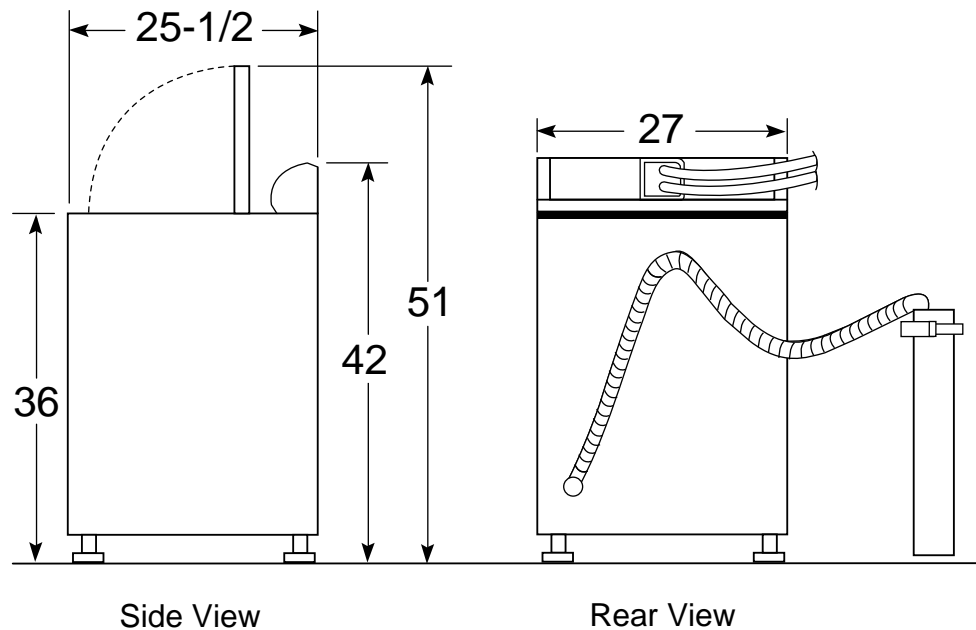

YVXR1040VWW—Extra-Large Capacity Washer

Washer Dimensions (in inches)

Circuit Requirements: An individual, properly-grounded branch circuit, with a three-prong grounding-type receptacle, protected by a 15 or 20 amp circuit breaker or a time-delay fuse, is required.

Electrical Rating: 115V, 60Hz, 10 Amps

YVXR1040VWW—Extra-Large Capacity Washer

Features and Benefits

- Extra-Large (2.7 Cu. Ft.) Capacity
- Balance Pro™ Suspension System
- 4 Wash Cycles
- Cycles: Permanent Press, Cottons Regular with Heavy Soil, Normal Soil and Light Soil
- 1 Wash/Spin Speed Combination
- 3 Wash/Rinse Temperatures
- 3 Water Levels
- FlexCare™ Agitator
- Self-Cleaning Filter
- Tuf Tub™ Basket
- Front Serviceable
- Model YVXR1040VWW-White on White